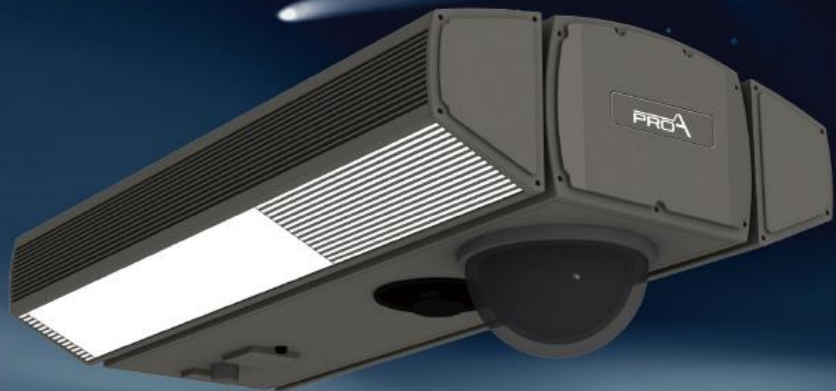

All in one CCTV Camera(combined with the lamp)

PRO-2020B

PRO-2020IRA

- Watching the crimes and rubbish throwing, detecting the emergency situation
- Function of monitoring at night
- Control in the distance ⇒ Power On/Off for Security Lightings and monitoring in the distance
- Speaker(Horn) and AMP(20W) included
- Saving the establishment cost ⇒ Establishment on the existing facilities, communication
- Saving the maintenance cost ⇒ LED Lamp, Saving the cost by using the only permitted cable

Model : PRO-2020B

2Mega 20x Speed Dome Camera
60W LED LAMP
Speaker(HORN), AMP(20W)
GPS / Timer Module
Dimension : 740(W) * 430(D) * 230(H)
Weight (Approx.) : 29Kg

Model : PRO-2020 IRA

2Mega 20x IR Speed Dome Camera
60W LED LAMP
Speaker(HORN), AMP(20W)
GPS / Timer Module
Long IR Beam Distance : 180m (TBD)
Dimension : 740(W) * 430(D) * 230(H)
Weight (Approx.) : 31Kg

All in one CCTV Camera(combined with the lamp)

All in one of LED Security Lamp and Speed Dome Camera

All in one Speed Dome Camera is the type of CCTV System with security Lamp, for which burial construction is not needed but with the only attachment/detachment To electric pole, establishment can be done