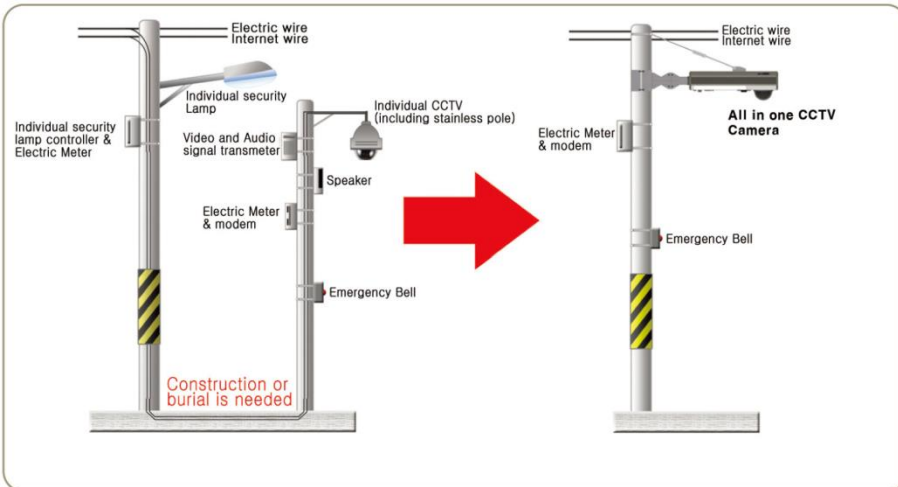

All in one CCTV Camera(combined with the lamp)

PRO-2020B

PRO-2020IRA

- Watching the crimes and rubbish throwing, detecting the emergency situation
- Function of monitoring at night
- Control in the distance ⇒ Power On/Off for Security Lightings and monitoring in the distance
- Speaker(Horn) and AMP(20W) included
- Saving the establishment cost ⇒ Establishment on the existing facilities, communication
- Saving the maintenance cost ⇒ LED Lamp, Saving the cost by using the only permitted cable

All in one CCTV Camera(combined with the lamp)

All in one of LED Security Lamp and Speed Dome Camera

All in one Speed Dome Camera is the type of CCTV System with security Lamp, for which burial construction is not needed but with the only attachment/detachment To electric pole, establishment can be done

LED LAMP

Power Consumption(W) : 60W

MTBF : 50,000 (Hour)

Color rendering : 75

Variance of Colors : Amber , White (5600K)

Light on/off : Lights immediately

The content of mercury : Not content

LED Lamp Beam Distance : Max 16m x 8m (TBD)